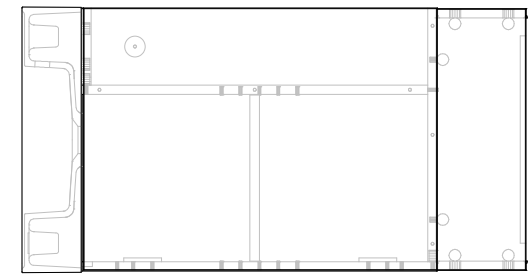

NAME:	ALLIM0450WH
SIZE:	450
WK/WH:	WALL HUNG
CONFIGURATION:	1 DOOR

450

275

150

132

148.1

445

445

DETAIL A

NAME:	ALLIM0450WK
SIZE:	450
WK/WH:	WITH KICK
CONFIGURATION:	1 DOOR

450

275

150

150

600

750

16.1

132

148.1

100

597

150

1.5

443.5