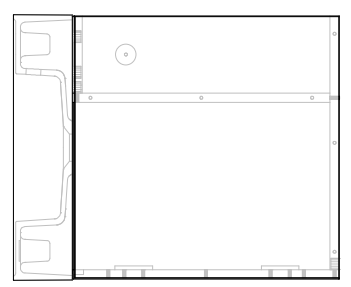

NAME:	ALLIM0450WH
SIZE:	450
WK/WH:	WALL HUNG
CONFIGURATION:	1 DOOR

450

275

150

132

148.1

445

445

DETAIL A

NAME:	ALLIM0450WK
SIZE:	450
WK/WH:	WITH KICK
CONFIGURATION:	1 DOOR

450

275

150

150

600

750