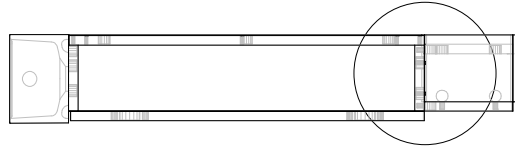

NAME:	ALLIM0450WH
SIZE:	450
WK/WH:	WALL HUNG
CONFIGURATION:	1 DOOR

450

275

150

132

148.1

445

445

DETAIL A

NAME:	ALLIM0450WK
SIZE:	450
WK/WH:	WITH KICK
CONFIGURATION:	1 DOOR

450

275

150

150

600

750

16.1

132

148.1

100

597

150

1.5

443.5