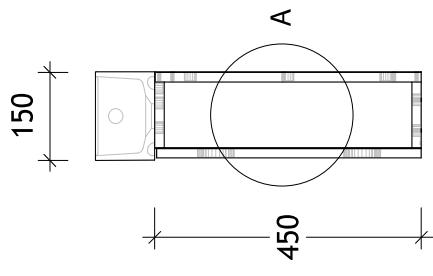

NAME:	ALLIM0450WH
SIZE:	450
WK/WH:	WALL HUNG
CONFIGURATION:	1 DOOR

450

275

150

132

148.1

445

445

DETAIL A

NAME:	ALLIM0450WK
SIZE:	450
WK/WH:	WITH KICK
CONFIGURATION:	1 DOOR

450

275

150

150

600

750

16.1

132

148.1

100

597

150

1.5

443.5